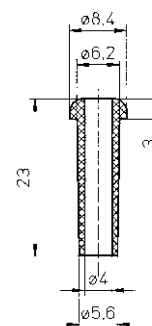

12-1428
0146 0401 010

• Bushes in Plioprene very flexible, black (-40 to +70°C)

type	article number	
12-387 TPE	0146 0110 010	100
12-407 TPE	0146 0120 010	100

12-387
0146 0110 010

12-407
0146 0120 010

These bushes can be easily applied with our sleeve expanders (see page D1/1).